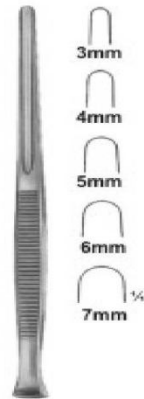

Partsch Gouges. 3mm. 6-1/2

G14 Surgical-81-218

Partsch Gouges
6-1/2"
81-218 3mm
81-219 4mm
81-220 5mm
81-221 6mm
81-222 7mm

Partsch Gouges. 3mm. 6-1/2

G14 Surgical-81-219

Partsch Gouges
6-1/2"
81-218 3mm
81-219 4mm
81-220 5mm
81-221 6mm
81-222 7mm

Partsch Gouges. 3mm. 6-1/2

G14 Surgical-81-220

Partsch Gouges
6-1/2"
81-218 3mm
81-219 4mm
81-220 5mm
81-221 6mm
81-222 7mm

Partsch Gouges. 3mm. 6-1/2

G14 Surgical-81-221

Partsch Gouges
6-1/2"
81-218 3mm
81-219 4mm
81-220 5mm
81-221 6mm
81-222 7mm