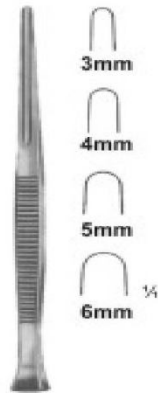

G14 Surgical-81-208

Partsch Gouges
5-1/2"
81-208 3mm
81-209 4mm
81-210 5mm
81-211 6mm

Partsch Gouges. 4mm. 5-1/2

G14 Surgical-81-209

Partsch Gouges
5-1/2"
81-208 3mm
81-209 4mm
81-210 5mm
81-211 6mm

Address