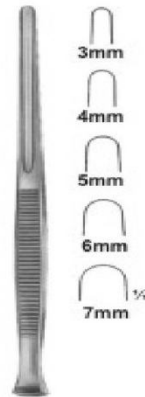

Partsch Gouges. 5mm. 5-1/2

G14 Surgical-81-210

Partsch Gouges
5-1/2"
81-208 3mm
81-209 4mm
81-210 5mm
81-211 6mm

Partsch Gouges. 6mm. 5-1/2

G14 Surgical-81-211

Partsch Gouges
5-1/2"
81-208 3mm
81-209 4mm
81-210 5mm
81-211 6mm

Partsch Gouges. 3mm. 6-1/2

G14 Surgical-81-218

Partsch Gouges
6-1/2"
81-218 3mm
81-219 4mm
81-220 5mm
81-221 6mm
81-222 7mm

Partsch Gouges. 3mm. 6-1/2

G14 Surgical-81-219

Partsch Gouges
6-1/2"
81-218 3mm
81-219 4mm
81-220 5mm
81-221 6mm
81-222 7mm