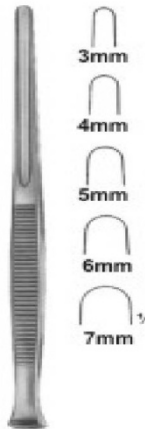

Partsch Gouges. 3mm. 6-1/2

G14 Surgical-81-218

Partsch Gouges
6-1/2"
81-218 3mm
81-219 4mm
81-220 5mm
81-221 6mm
81-222 7mm

Partsch Gouges. 3mm. 6-1/2

G14 Surgical-81-219

Partsch Gouges
6-1/2"
81-218 3mm
81-219 4mm
81-220 5mm
81-221 6mm
81-222 7mm