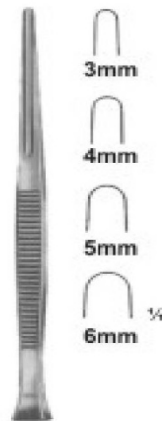

Partsch Gouges. 5mm. 5-1/2

G14 Surgical-81-210

Partsch Gouges
5-1/2"
81-208 3mm
81-209 4mm
81-210 5mm
81-211 6mm

Partsch Gouges. 6mm. 5-1/2

G14 Surgical-81-211

Partsch Gouges
5-1/2"
81-208 3mm
81-209 4mm
81-210 5mm
81-211 6mm