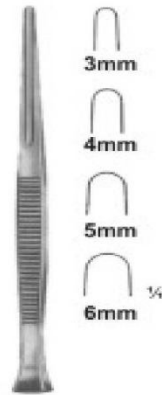

Partsch Gouges. 5mm. 5-1/2

G14 Surgical-81-210

Partsch Gouges
5-1/2"
81-208 3mm
81-209 4mm
81-210 5mm
81-211 6mm