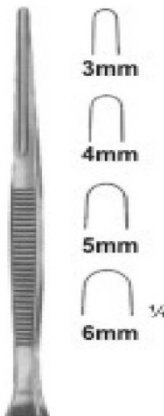

E-Mail: info@g14surgical.com | g14surgical@brain.net.pk | g14surgical@gmail.com Web: <http://g14surgical.com>

Tel: +92- (0) - 52- 3 256108, 3258365 Fax: +92-(0)-52-3 240858, Cell: +92-(0)-345-6724741

Partsch Gouges. 3mm. 5-1/2

G14 Surgical-81-208

Partsch Gouges
5-1/2"
81-208 3mm
81-209 4mm
81-210 5mm
81-211 6mm

Partsch Gouges. 4mm. 5-1/2

G14 Surgical-81-209

Partsch Gouges
5-1/2"
81-208 3mm
81-209 4mm
81-210 5mm
81-211 6mm

Address