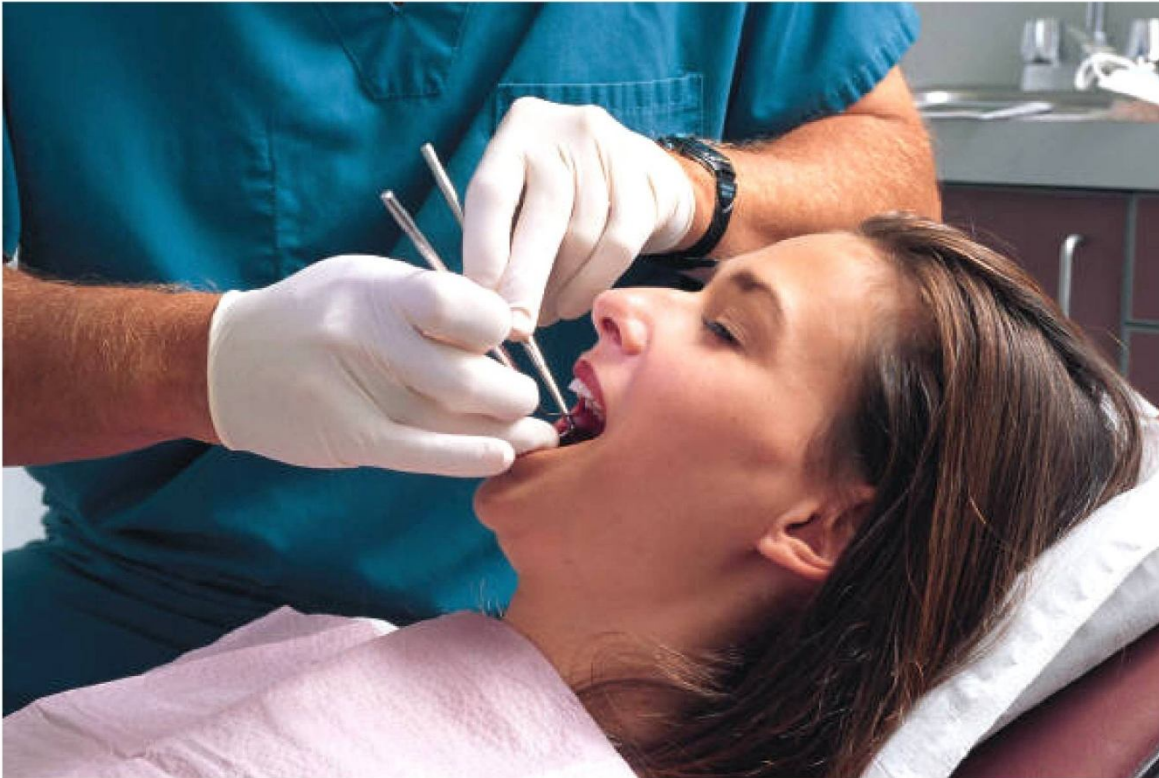

G14 SURGICAL SUPPLY

G14 Surgical DENTAL INSTRUMENTS

DENTAL BONE GOUGES

**CE MARK
ISO-9001-2000
cGMP FDA USA**

Address

Mustafa Town, Fateh Garh, S.I.E Sialkot - 51310, Pakistan

E-Mail: info@g14surgical.com | g14surgical@brain.net.pk | g14surgical@gmail.com Web: <http://g14surgical.com>

Tel: +92- (0) - 52- 3 256108, 3258365 Fax: +92-(0)-52-3 240858, Cell: +92-(0)-345-6724741