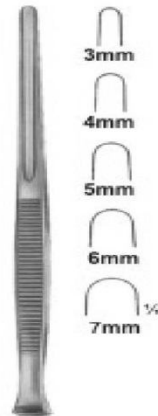

Partsch Gouges. 3mm. 6-1/2

G14 Surgical-81-220

Partsch Gouges
6-1/2"
81-218 3mm
81-219 4mm
81-220 5mm
81-221 6mm
81-222 7mm

Partsch Gouges. 3mm. 6-1/2

G14 Surgical-81-221

Partsch Gouges
6-1/2"
81-218 3mm
81-219 4mm
81-220 5mm
81-221 6mm
81-222 7mm

Partsch Gouges. 3mm. 6-1/2

G14 Surgical-81-222

Partsch Gouges
6-1/2"
81-218 3mm
81-219 4mm
81-220 5mm
81-221 6mm
81-222 7mm

Elexender Chisels. 3mm. 7"

G14 Surgical-69-517

Elexender Chisels
7"
69-517 3mm
69-518 4mm
69-519 5mm