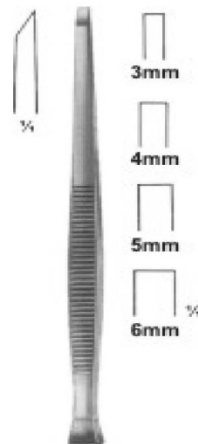

Partsch Chisel. 3mm. 6-1/2"

G14 Surgical -81-201

Partsch Chisels
6-1/2"
81-201 3mm
81-202 4mm
81-203 5mm
81-204 6mm

Partsch Chisel. 4mm. 6-1/2"

G14 Surgical -81-202

Partsch Chisels
6-1/2"
81-201 3mm
81-202 4mm
81-203 5mm
81-204 6mm