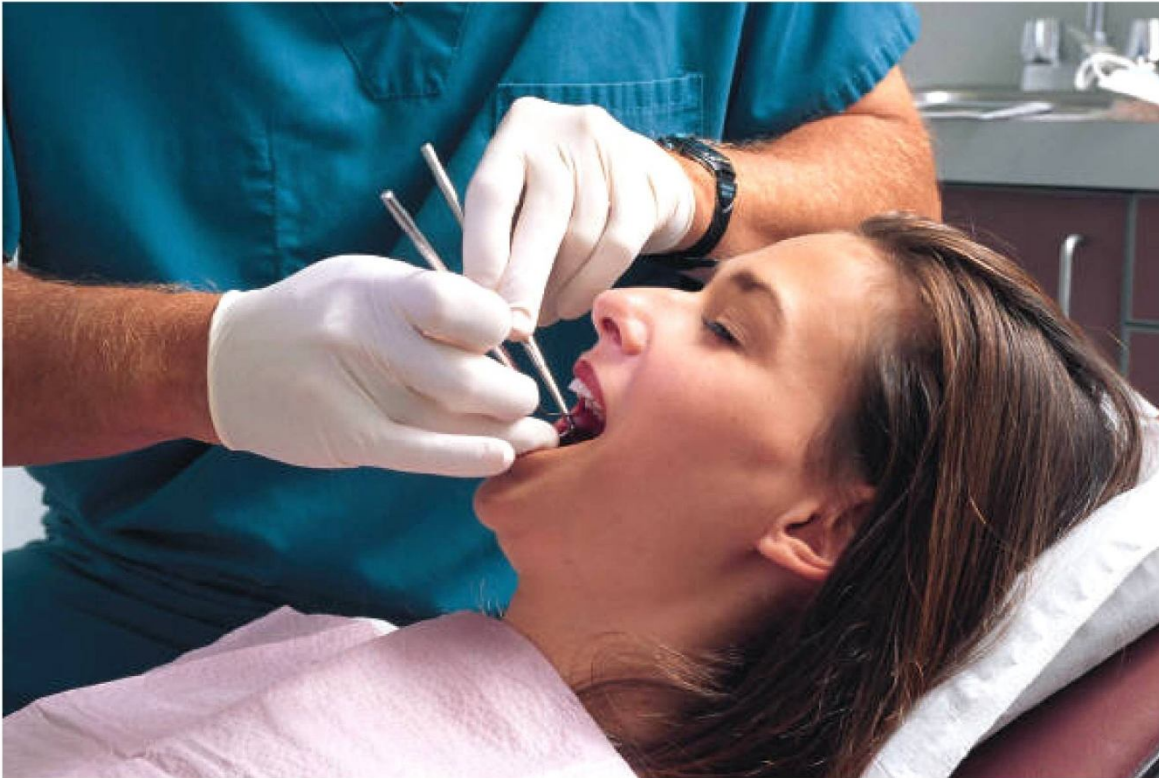

G14 SURGICAL SUPPLY

G14 Surgical

DENTAL INSTRUMENTS

DENTAL BONE CHISELS

CE MARK
ISO-9001-2000
cGMP FDA USA

Address

Mustafa Town, Fateh Garh, S.I.E Sialkot - 51310, Pakistan

E-Mail: info@g14surgical.com | g14surgical@brain.net.pk | g14surgical@gmail.com Web: <http://g14surgical.com>

Tel: +92- (0) - 52- 3 256108, 3258365 Fax: +92-(0)-52-3 240858, Cell: +92-(0)-345-6724741